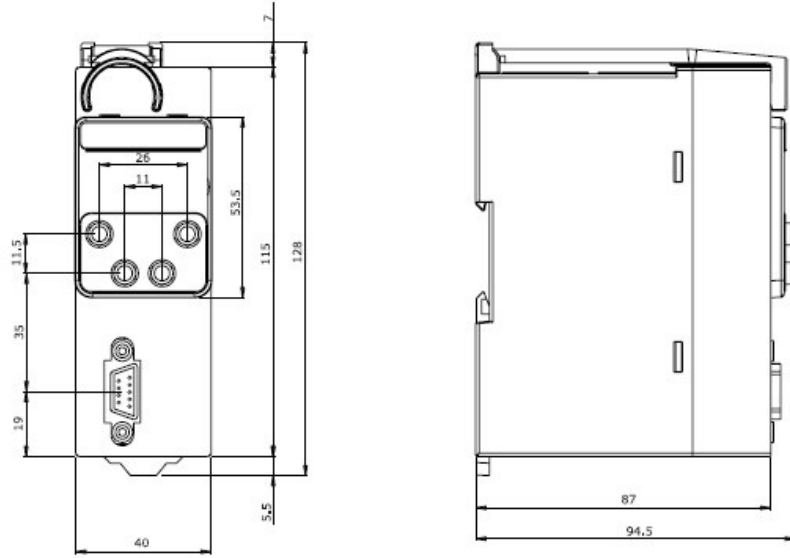

UNIFORM XS DISPLAY MODULE

TECHNICAL SPECIFICATIONS

Conformity to Community Directives	2004/108/CE
Conformity to Standards	EN 61000-6-2/4
Markings	CE
Monochromatic display	2 lines x 12 characters
Communication	RS232
Power supply	12VDC
Operating temperature	0°C + 55°C

OVERALL DIMENSIONS

adresimiz
değişti

Emekyemez Mah.Yüksek Minare Sk. No:8 / 17
80020 Karaköy / İstanbul
Tel:212/2359535
Fax:212/2359537

İMA